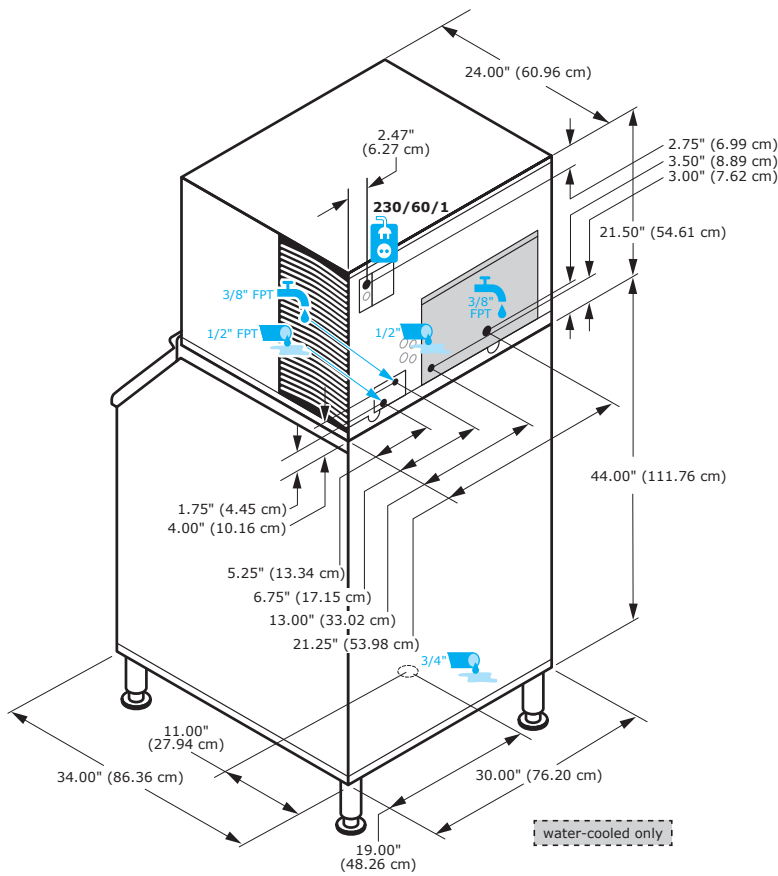

= 100%

KUBE

$\frac{7}{8}'' \times \frac{7}{8}'' \times \frac{7}{8}''$
 (2.22 x 2.22 x 2.22 cm)

= 100%

Refrigerant R410A

K-0600
ICE KUBE MACHINE

KOOLAIRE®

by **Manitowoc**

2110 SOUTH 26TH ST | MANITOWOC, WI 54220 USA | 1-920-682-0161 [www.kool-aire.com]

US LISTED

K-0600 ICE KUBE MACHINE

				 			
				70°/50°F 21°/10°C	90°/70°F 32°/21°C	[kWh/ 100 lbs ice]	[gal/100 lbs ice]
KD-0600A			599 lbs	485 lbs	6.0	21.0	
			272 kg	225 kg			
KY-0600A			609 lbs	538 lbs	6.0	21.0	
			276 kg	244 kg			
KD-0600W			564 lbs	494 lbs	5.0	21.0	
			256 kg	224 kg			
KY-0600W			583 lbs	510 lbs	5.0	21.0	
			264 kg	231 kg			