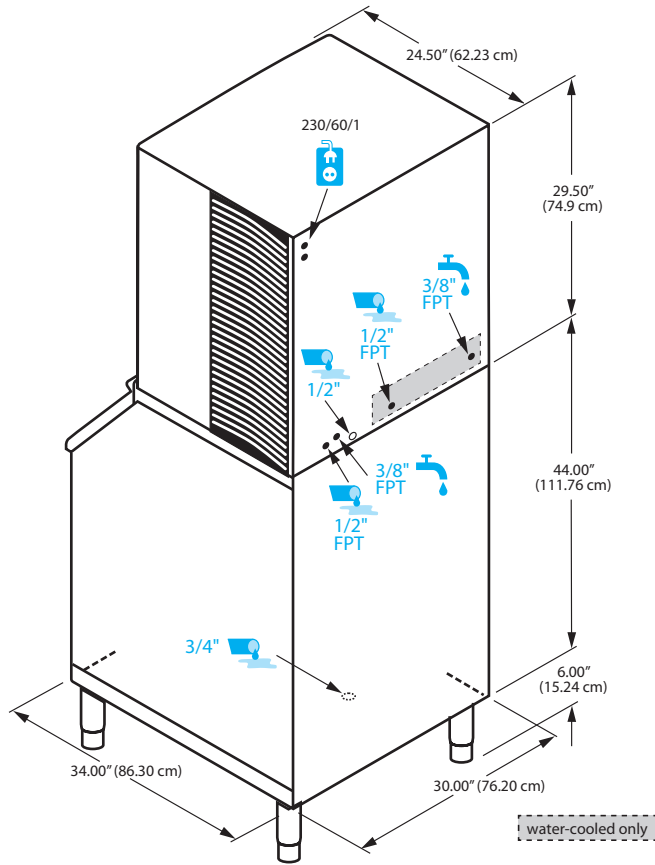

K-1000

ICE KUBE MACHINE

			70°/50°F 21°/10°C	90°/70°F 32°/21°C	[kWh/ 100 lbs ice]	[gal/100 lbs ice]
KD-1000A			895 lbs	714 lbs	6.1	20.0
			406 kg	324 kg		
KY-1000A			897 lbs	714 lbs	6.1	20.0
			407 kg	324 kg		
KD-1000W			913 lbs	730 lbs	4.75	20.0
			414 kg	331 kg		
KY-1000W			913 lbs	730 lbs	4.75	20.0
			414 kg	331 kg		
KD-1000N			925 lbs	724 lbs	5.4	20.0
			420 kg	328 kg		
KY-1000N			930 lbs	770 lbs	5.4	20.0
			422 kg	349 kg		

Minimum		Maximum
35°F 1.7°C		110°F 43.3°C
35°F 1.7°C		90°F 32.2°C
20psi 138 kPa		80psi 551 kPa
14 13 13	A	
		20 Amps
215 lbs 97 kg 215 lbs 97 kg 237 lbs 108 kg		

KOOLAIRE®

by **Manitowoc**

2110 SOUTH 26TH ST | MANITOWOC, WI 54220 USA | 1-920-682-0161 | www.kool-aire.com